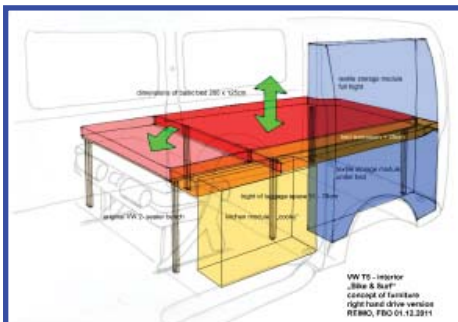

Bike & Surf Concept